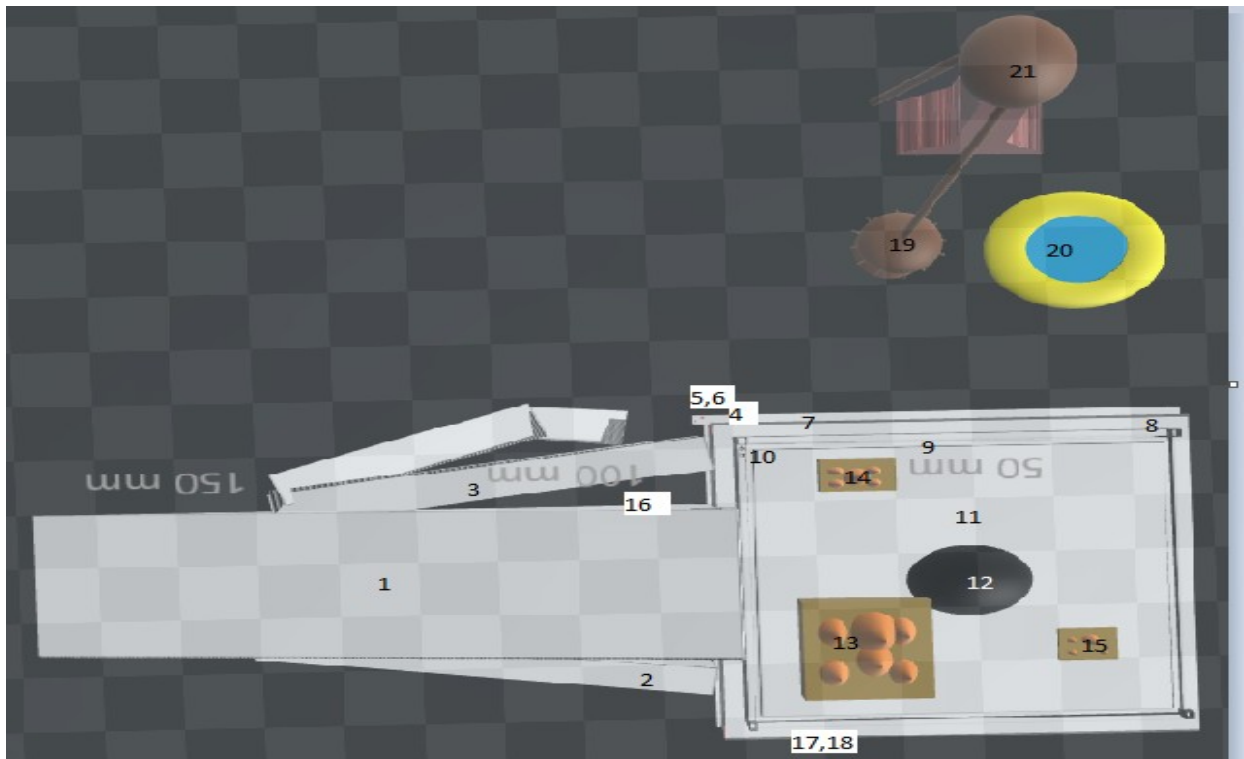

המזבח

the Mizbeach

1-ramp 2-little ramp to go on sovev 3-little ramp to go off sovev. 4-Yesod, only on two sides 5,6-two little holes in the base. 7-sovev.

8-Keranos. 9-place for kohanim to walk on Mizbeach. 10-two little cups for the nesachim. 11-top of the Mizbeach. 12- tapu'ach, pile of ashes in middle of the mizbeach. 13-main fire, to burn the korbonos. 14-smaller fire, to get coals to burn the ketores. 15-small fire, to make sure there is always a fire burning on the mizbeach. 16-small window at top of ramp. 17- the karkov, decorative design of flowers under the sovev. 18-red line under the karkov. 19-kiyor. 20- well for the kiyor. 21-muchni.